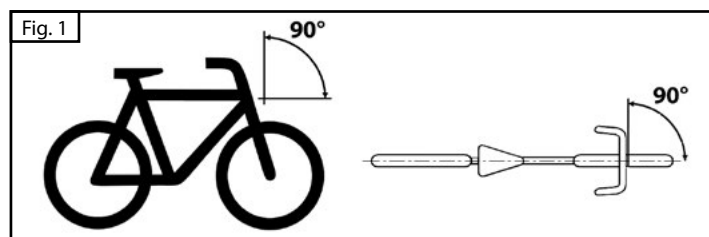

Installation and Adjustment of the Rear Reflector:

Attach the rear reflector to the seat post and fasten it using a suitable Phillips screwdriver. The rear reflector must be installed at a tilt angle of 90° (see Fig. 2).

Ensure that no objects are placed in front of the rear reflector.