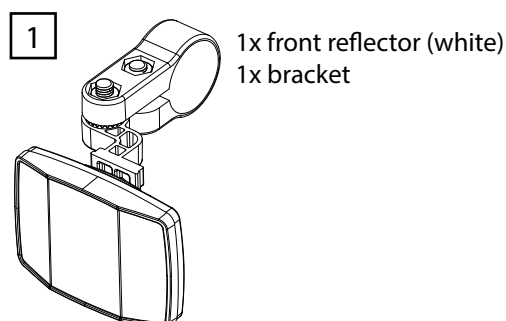

WIDE-ANGLE REFLECTORS

Installation and Operating Instructions

Intended Use:

This product is intended exclusively for use on bicycles. It is supplied in white (front) and red (rear).

The reflectors are for your own safety and must not be obscured by other attachments or luggage, not even partially. Regularly check the correct positioning of your reflectors. The reflectors must be installed and adjusted so that the reference axis is parallel to the vehicle's longitudinal median plane and parallel to the road surface.

Scope of Delivery:

Installation and Adjustment of the Front Reflector:

Attach the front reflector to the handlebar and fasten it using a suitable Phillips screwdriver. The front reflector must be installed at a tilt angle of 90° (see Fig. 1).