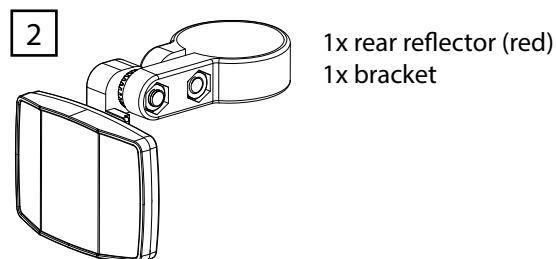

WIDE-ANGLE REFLECTORS

Installation and Operating Instructions

Intended Use:

This product is intended exclusively for use on bicycles. It is supplied in white (front) and red (rear).

The reflectors are for your own safety and must not be obscured by other attachments or luggage, not even partially. Regularly check the correct positioning of your reflectors. The reflectors must be installed and adjusted so that the reference axis is parallel to the vehicle's longitudinal median plane and parallel to the road surface.

Scope of Delivery:

Installation and Adjustment of the Front Reflector:

Attach the front reflector to the handlebar and fasten it using a suitable Phillips screwdriver. The front reflector must be installed at a tilt angle of 90° (see Fig. 1).